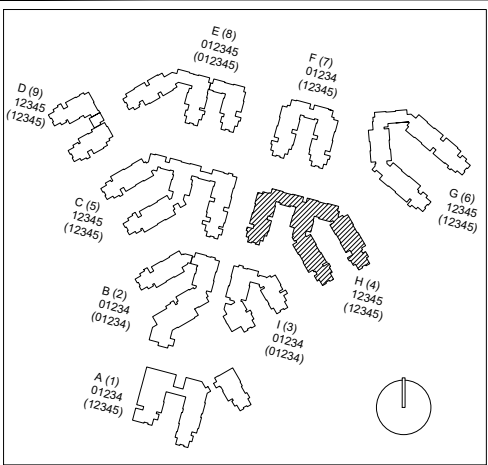

Huasna

Floor 5

FACILITIES MANAGEMENT AND DEVELOPMENT

Space Data <http://afd.calpoly.edu/facilities/spacefacility/space_data.asp>

March 2022

1"=35'